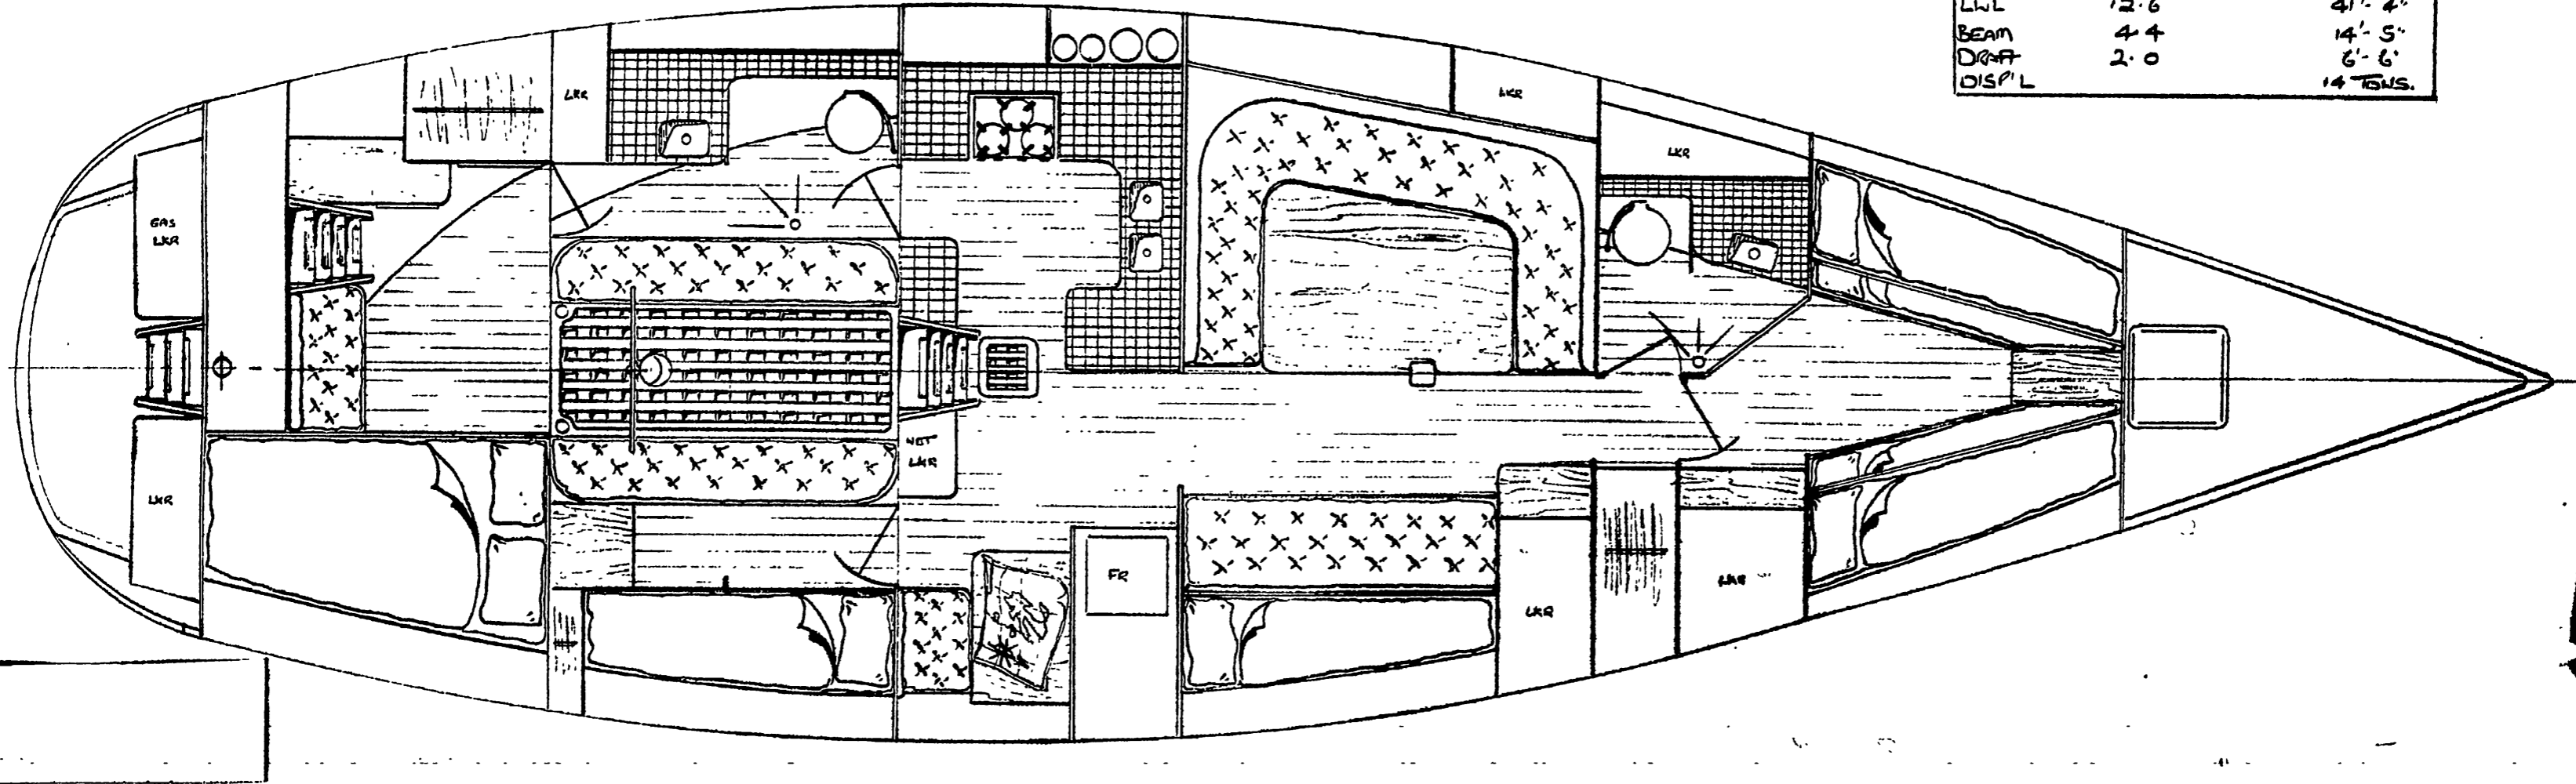

LOA	15.4m	50'-6"
LWL	12.6	41'-4"
BEAM	4.4	14'-5"
DRAFT	2.0	6'-6"
DISPL		14 TONS.

ICE THREE

Ganley Yachts Limited ©

DESIGN DRG
SCALE 1:20
NOV 84