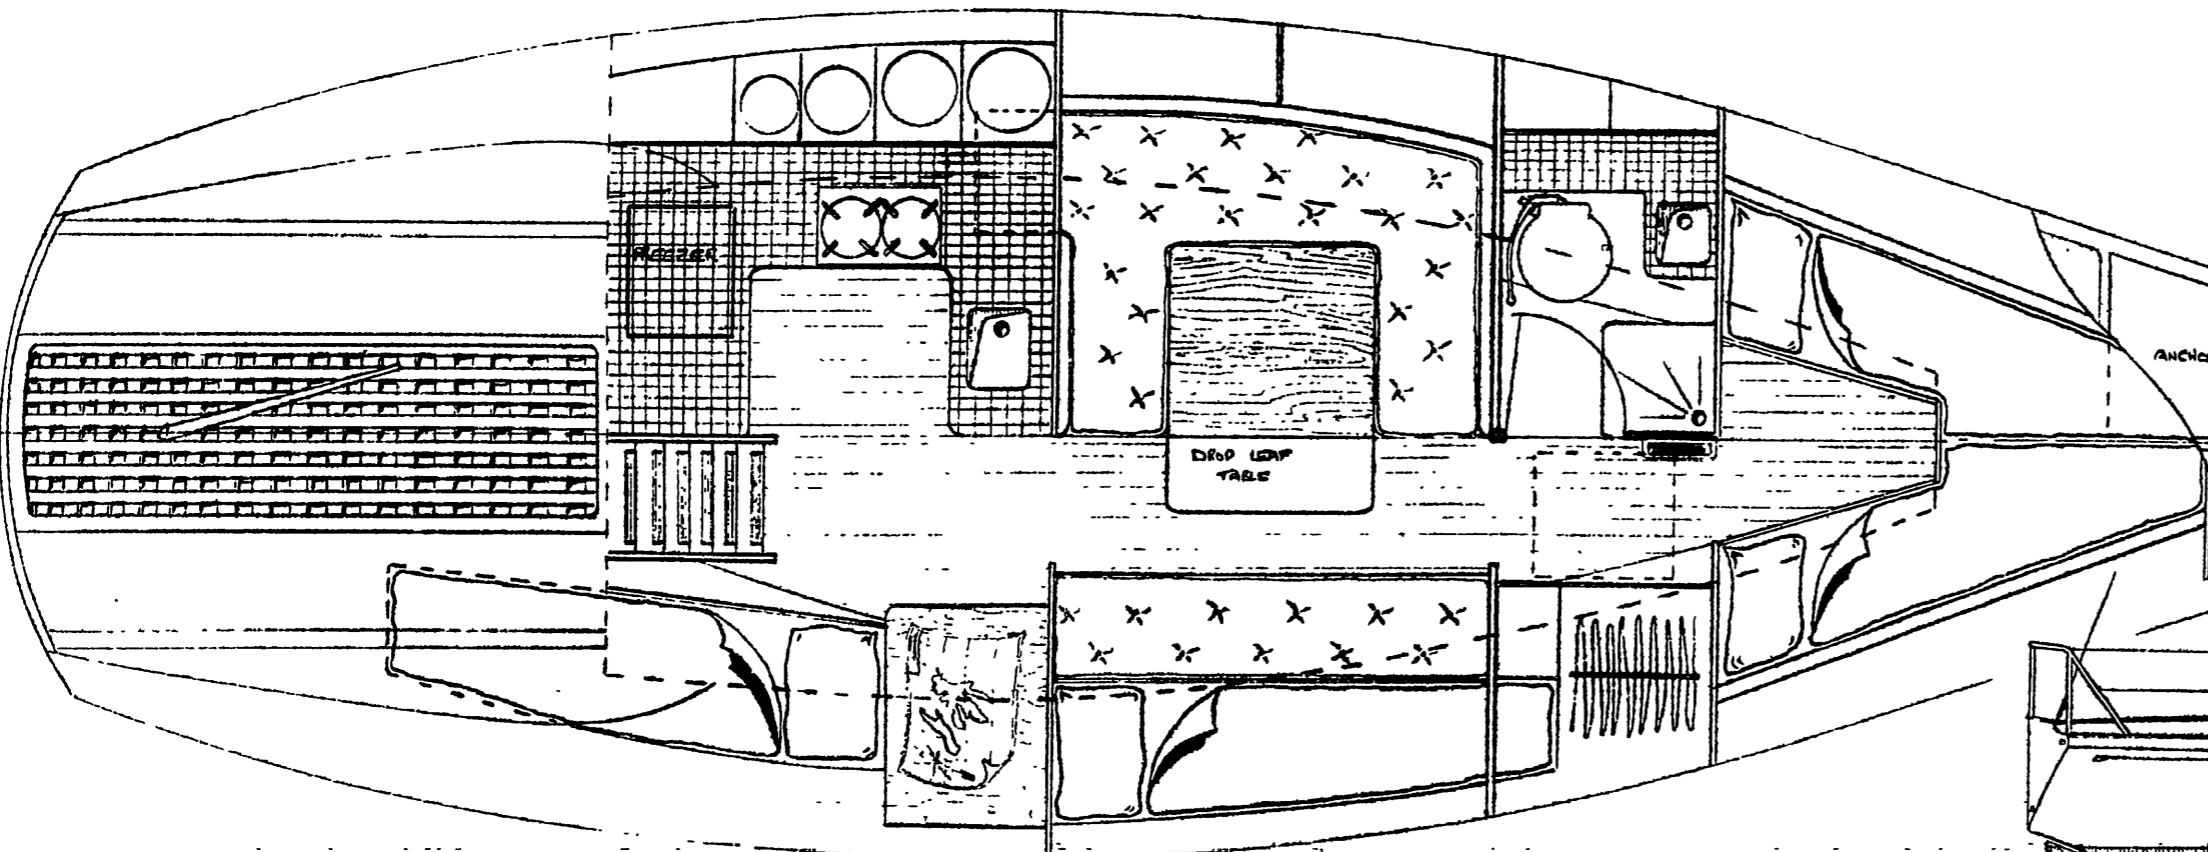

GENERAL DIMENSIONS.

L.O.A.	10.4	(34'0")
L.W.L.	8.4	(27'6")
BEAM.	3.2	(10'6")
DRAFT.	1.83	(6'0")
DISPL.	6.1	TONS.
SAIL AREA.	39 _{m²}	(420 _{ft²})

ALTERNATIVE KEELS AVAILABLE FOR 5' DRAFT
AND STEEL PUNCHING BALLAST.
SLIP AND CUTTER RIGS AVAILABLE
ALTERNATIVE INTERIOR LAYOUT AVAILABLE.

SHADOW 34

Ganley Yachts Limited ©

DRAWN D.H.G. CHECKED DATE 5 OCT 74