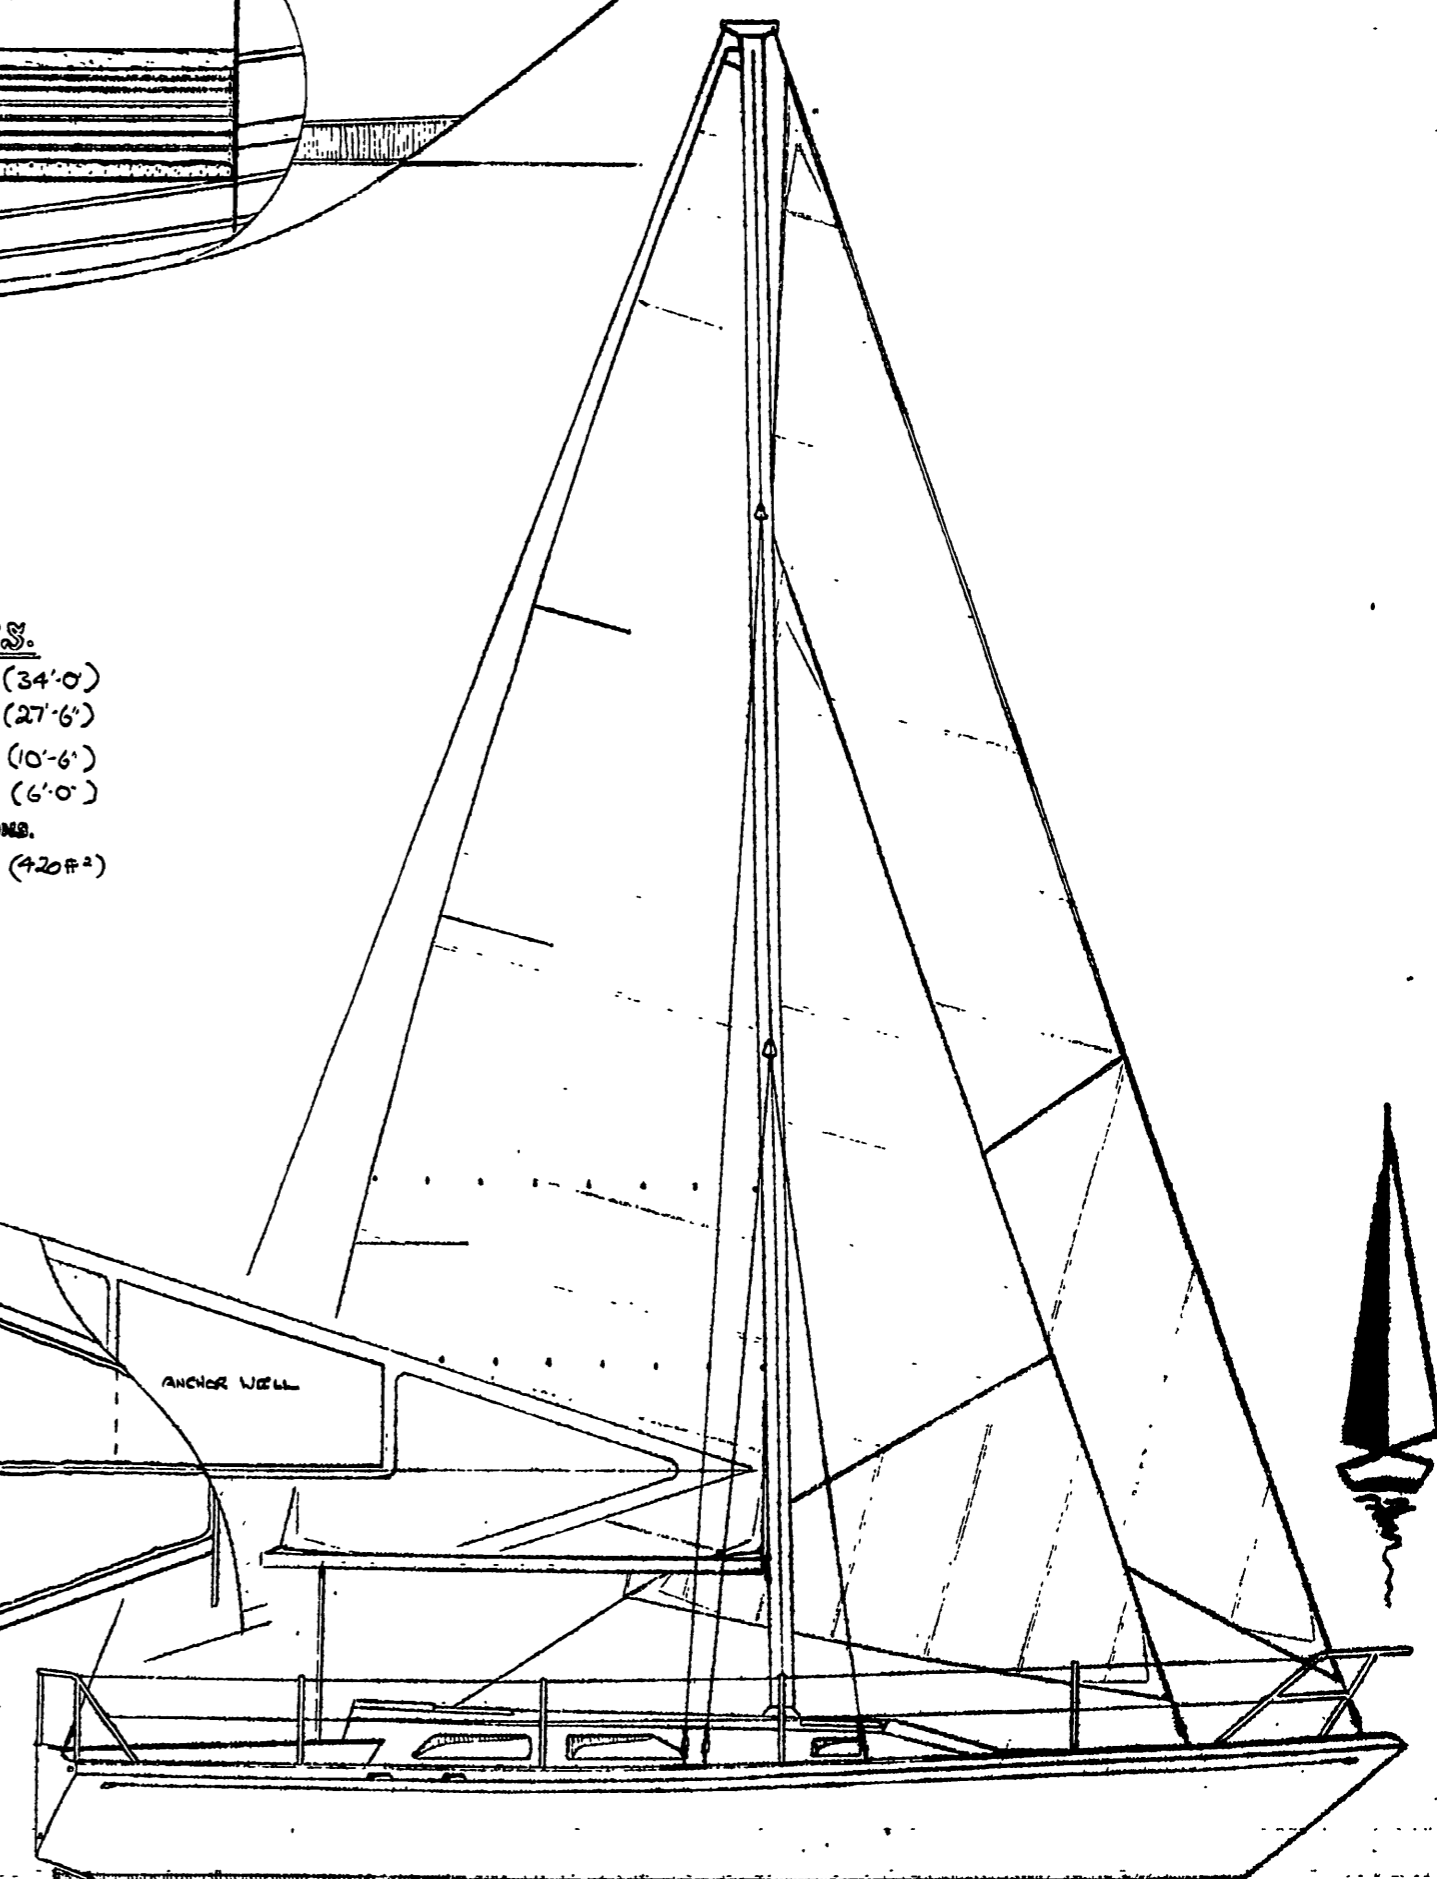

GENERAL DIMENSIONS.

L.O.A.	10.4	(34'0")
L.W.L.	8.4	(27'6")
BEAM.	3.2	(10'6")
DRAFT.	1.83	(6'0")
DISPL.	6.1	TONS.
SAIL AREA.	39 _{m²}	(420 _{ft²})

ALTERNATIVE KEELS AVAILABLE FOR 5' DRAFT
AND STEEL PUNCHING BALLAST.
SLIP AND CUTTER RIGS AVAILABLE
ALTERNATIVE INTERIOR LAYOUT AVAILABLE.

SHADOW 34

Ganley Yachts Limited ©

DRAWN D.H.G. CHECKED DATE 5 OCT 74