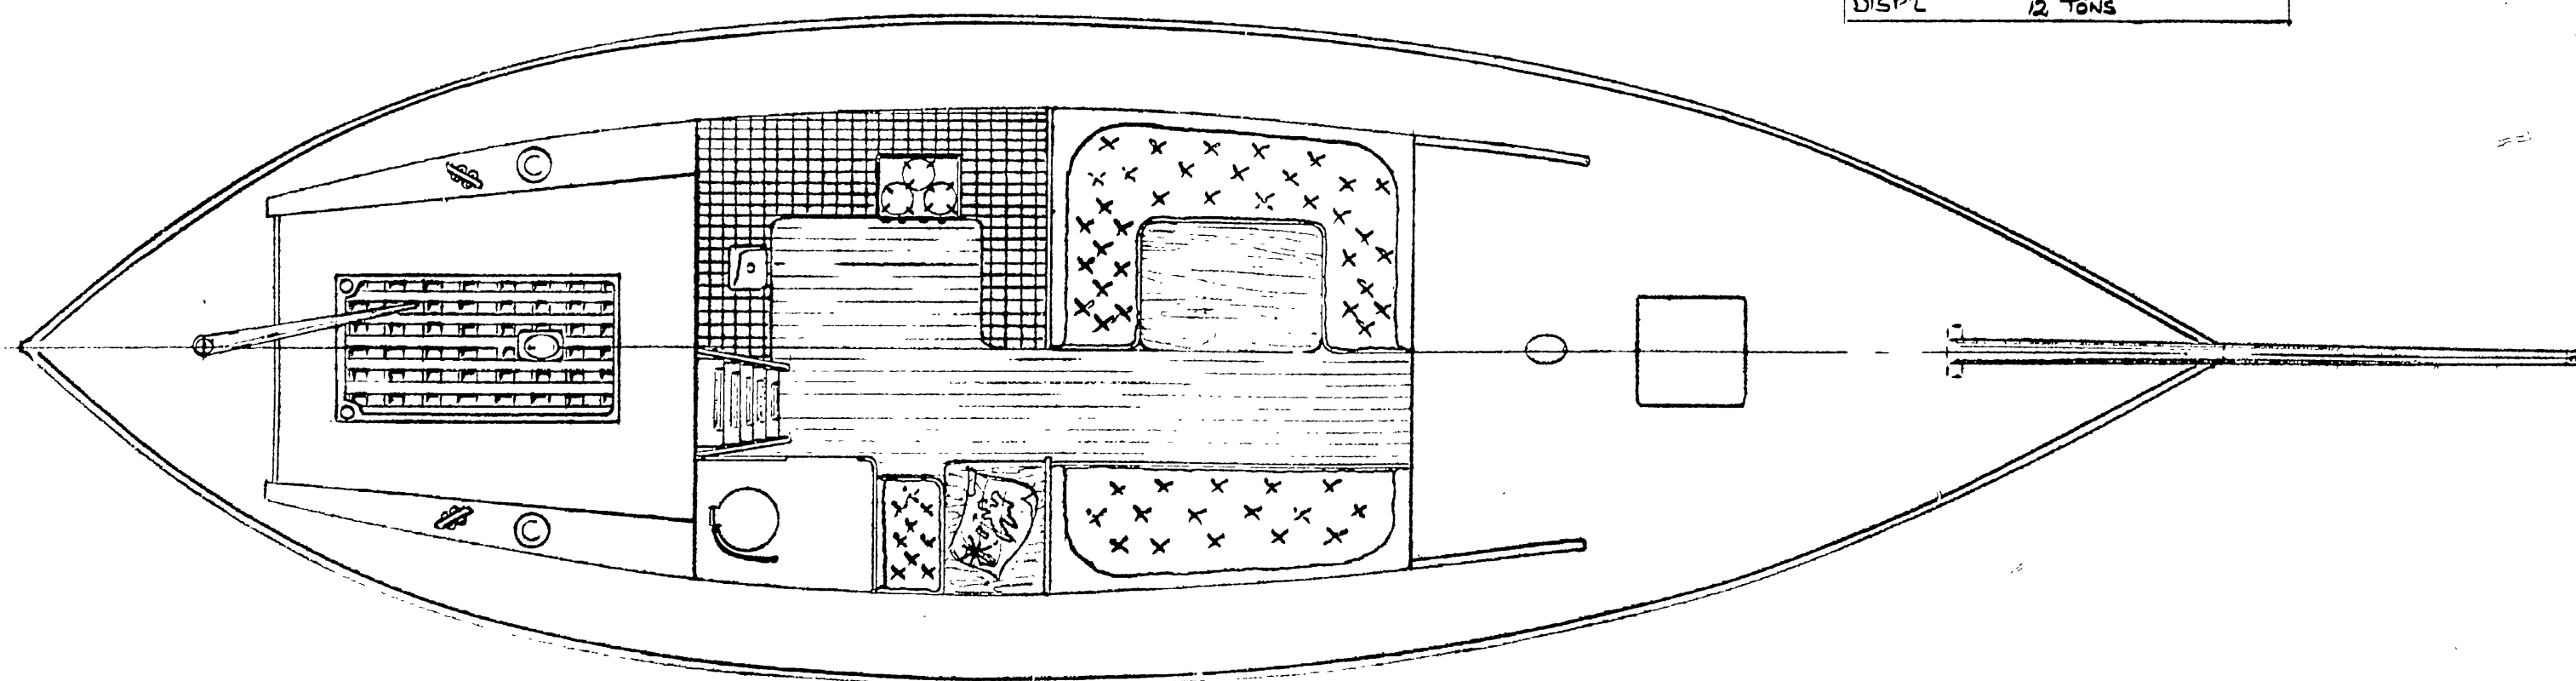

LOA	12.2	40'-0"
LWL	10.0	32'-10"
BEAM	3.7	12'-2"
DRAFT	1.5	4'-11"
DISP'L	12 TONS	

# BLACK ROSE

Ganley Yachts Limited ©

2

DRAWN DHE	CHECKED	SCALE 1:20	SHEET OF
TRACED	DATE Dec 67		1/52

GAINES GARDNER INC. 1967 51