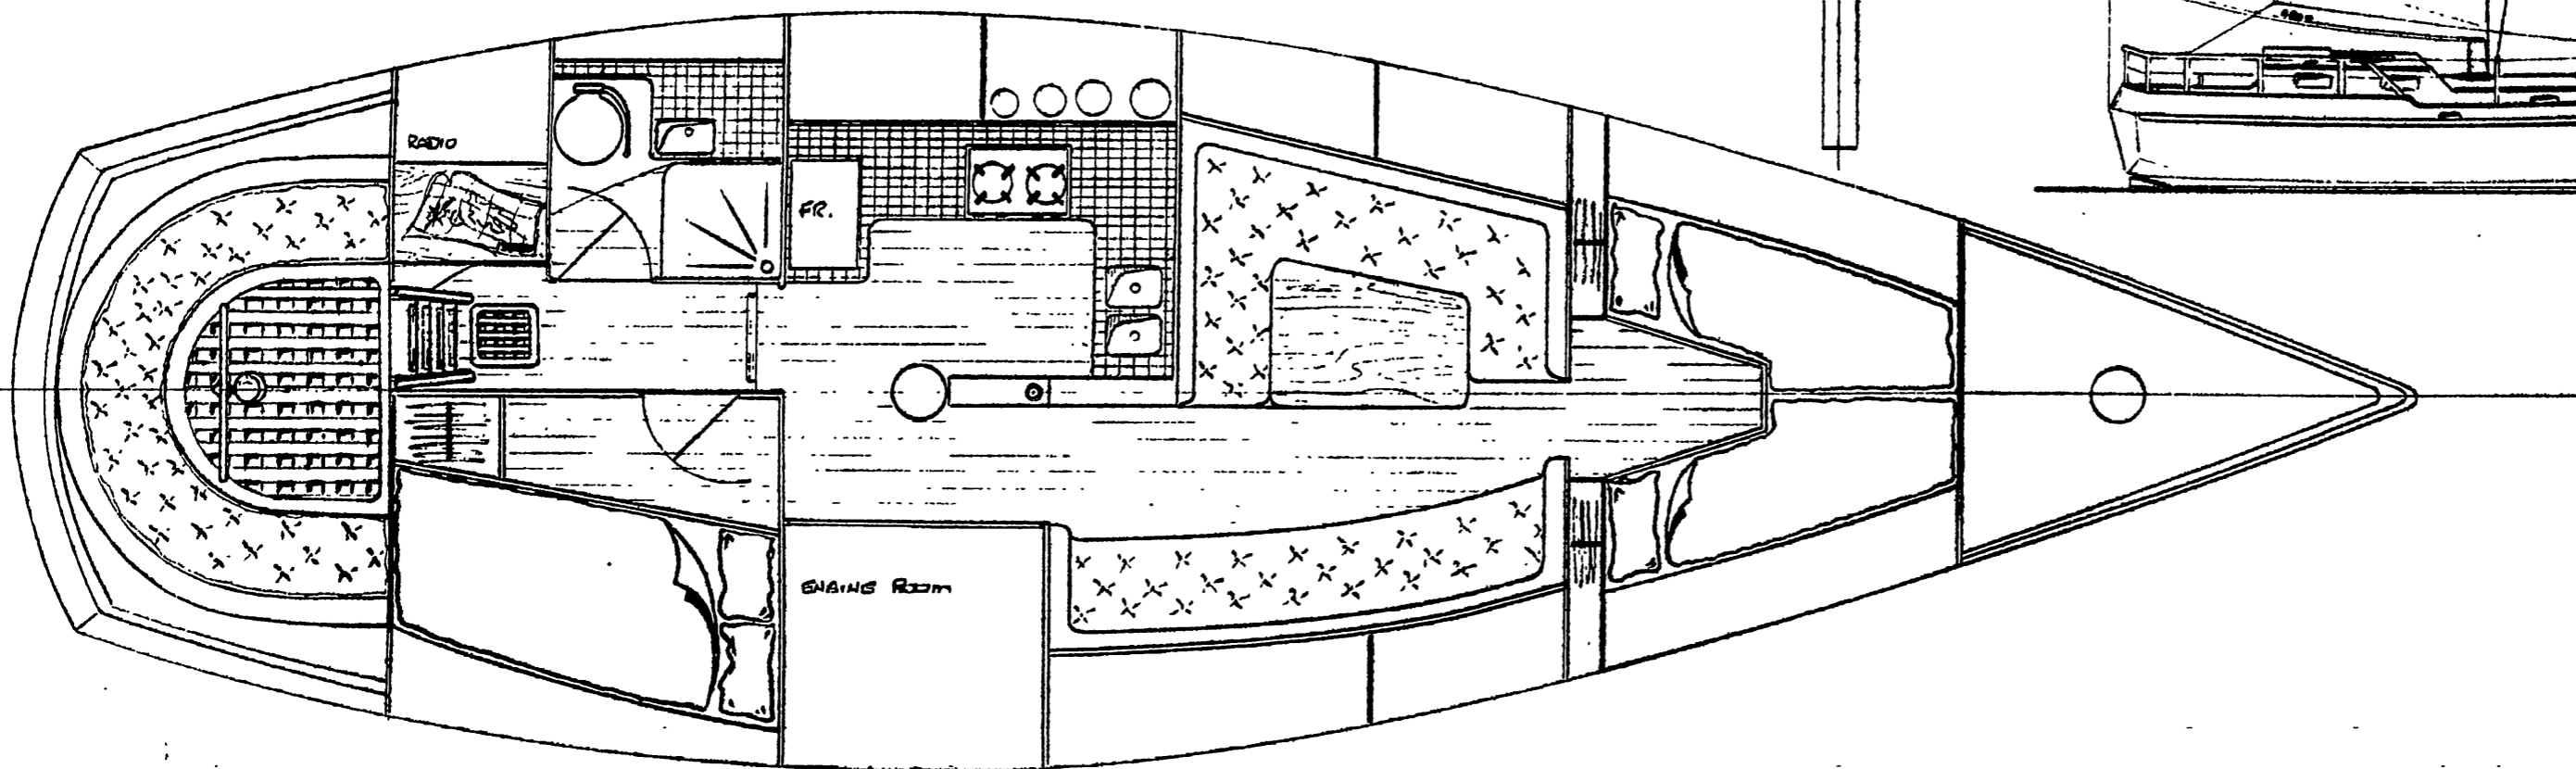

LOA	12.2m	40'-0"
LWL	10.0m	32'-10"
BEAM	3.85m	12'-8"
DRAFT	1.0 & 2.0	3'-3" & 6'-7"
DISPL		9 TONS
SAIL AREA		720 P <sup>2</sup>